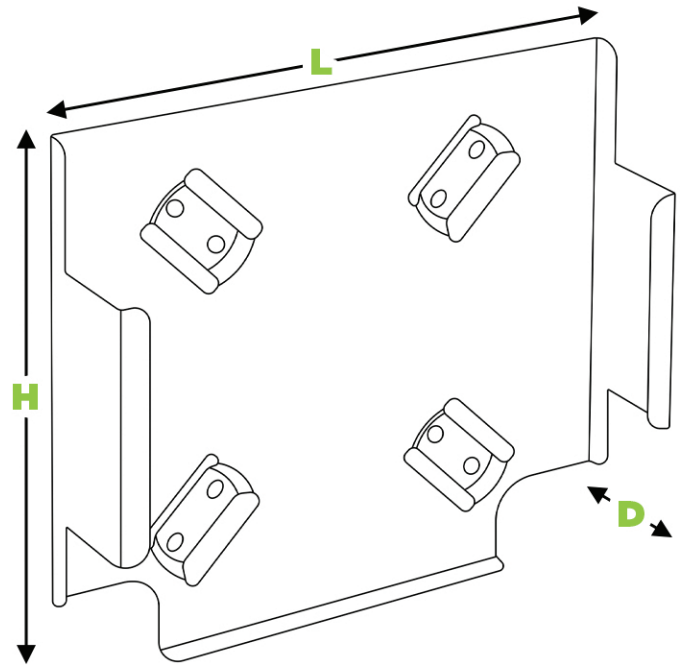

# WALL MOUNT FOR LENOVO

## HIDEit LPC | Lenovo ThinkCentre Tiny PC Mount

### FEATURES

- **Versatile Mounting Solution.** Wall, VESA or Under-desk Mount. Route Cords Any Direction.
- **Custom Wrap Design Ensures a Secure Fit.**
- **#8 Wall or M4 75mm / 100mm VESA Mounting.**
- **Offset for Ventilation + Doesn't Block Ports.**
- **Quick + Easy to Install. No Measuring or Templates.**
- **Made in USA from Recycled & Imported Cold-Rolled Steel.**

### SPECS

<b>HEIGHT</b>	<b>6.50 in (165mm)</b>
<b>LENGTH</b>	<b>7.25 in (184mm)</b>
<b>DEPTH</b>	<b>1.75 in (45mm)</b>
<b>INCLUDED</b>	<b>#8 x 1.25" Drywall Screws, Anchors, M4 Screws</b>
<b>MATERIAL</b>	<b>16-Gauge Cold-Rolled Steel</b>
<b>COLOR</b>	<b>Black Powder-Coat</b>