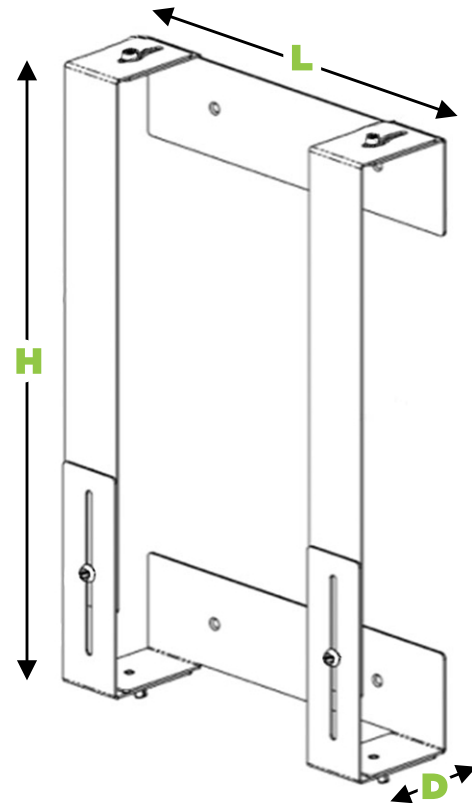

HIDEit Uni-LXW

Adjustable Large Extra-Wide Device Wall Mount

FEATURES

- Adjustable Height + Depth to Fit a Wide Range of Components.
- Easy Access to Buttons, Jacks and Cables on Either Side.
- Powder Coat Finish Protects from Scratches.
- Quick + Easy to Install. No Templates.
- Made in USA from Recycled + Imported Cold-Rolled Steel.

SPECS

HEIGHT	13.50 up to 17.50in
LENGTH	8.50in
DEPTH	3.75 up to 7.00in
INCLUDED	#8 x 1.25" Drywall Screws, Anchors, Black Thumb Nuts
MATERIAL	16-Gauge Cold-Rolled Steel
COLOR	Black Powder-Coat